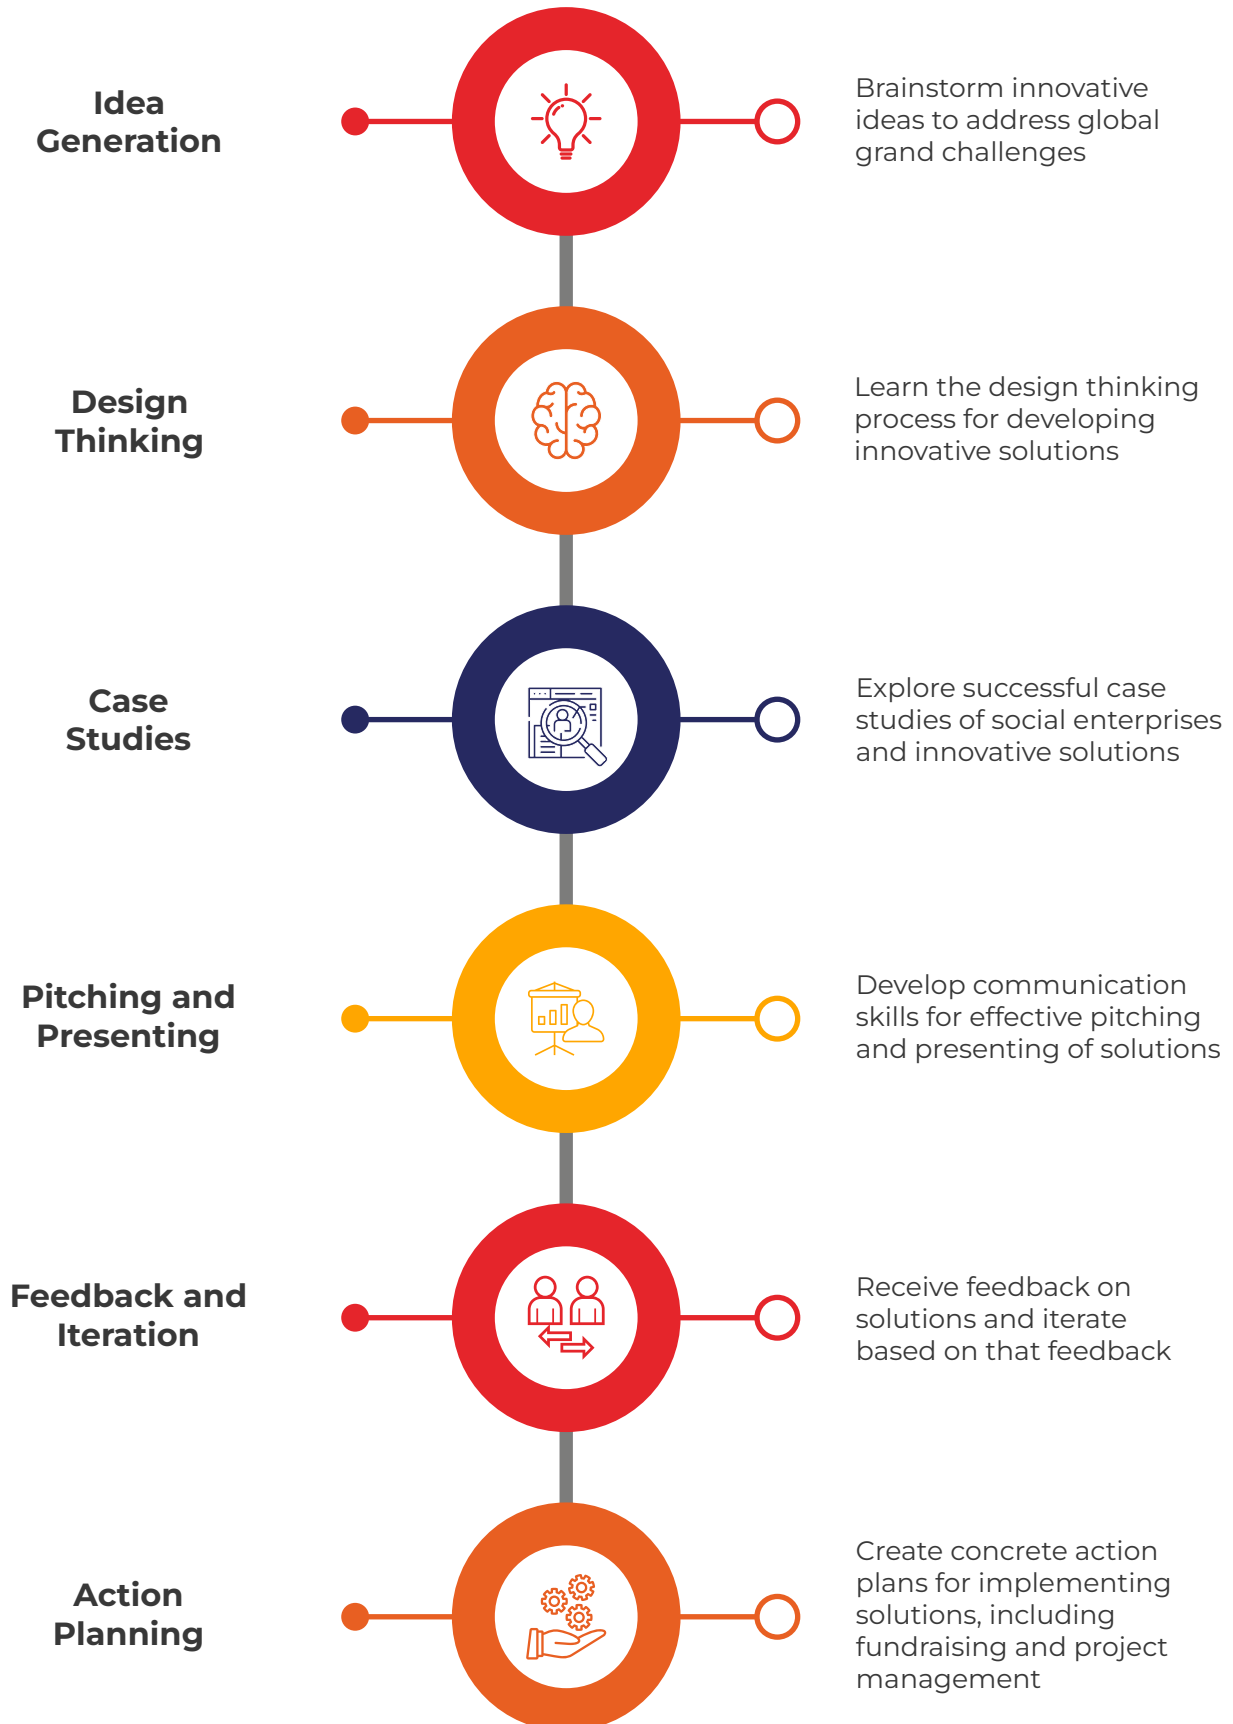

The bootcamp is held in a residential setting, allowing students to interact with each other and learn from their peers. It's an opportunity for young people to immerse themselves in problem-solving and innovation in a transformative way

Dates - 15 - 16 April 2023

Class - 9 , 10 , 11 and 12

Venue - Rishihood University, Sonipat

Program Components

Takeaways from the program

Gain understanding of the world in a more interconnected way and develop global perspective

Global Awareness

Develop a sense of social responsibility towards the challenges that the world is facing

Social Responsibility

PROGRAM FEE

RS 2000 PER DELEGATE

Learn to think innovatively and identify opportunities to solve challenges in a creative way